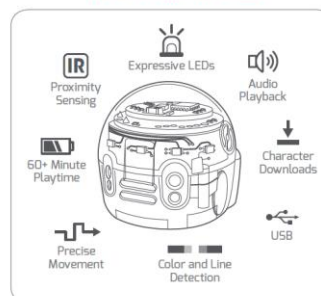

What's under the hood

0800 100 607 | Hamilton +64 07 846 060 | Wellington +64 04 567 9324

www.sitech.co.nz | sales@sitech.co.nz